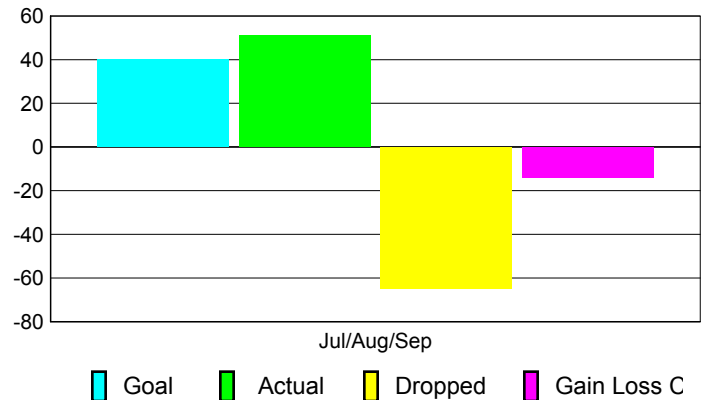

Membership Results 2010-2011

Goal, New, Dropped, Gain/Loss